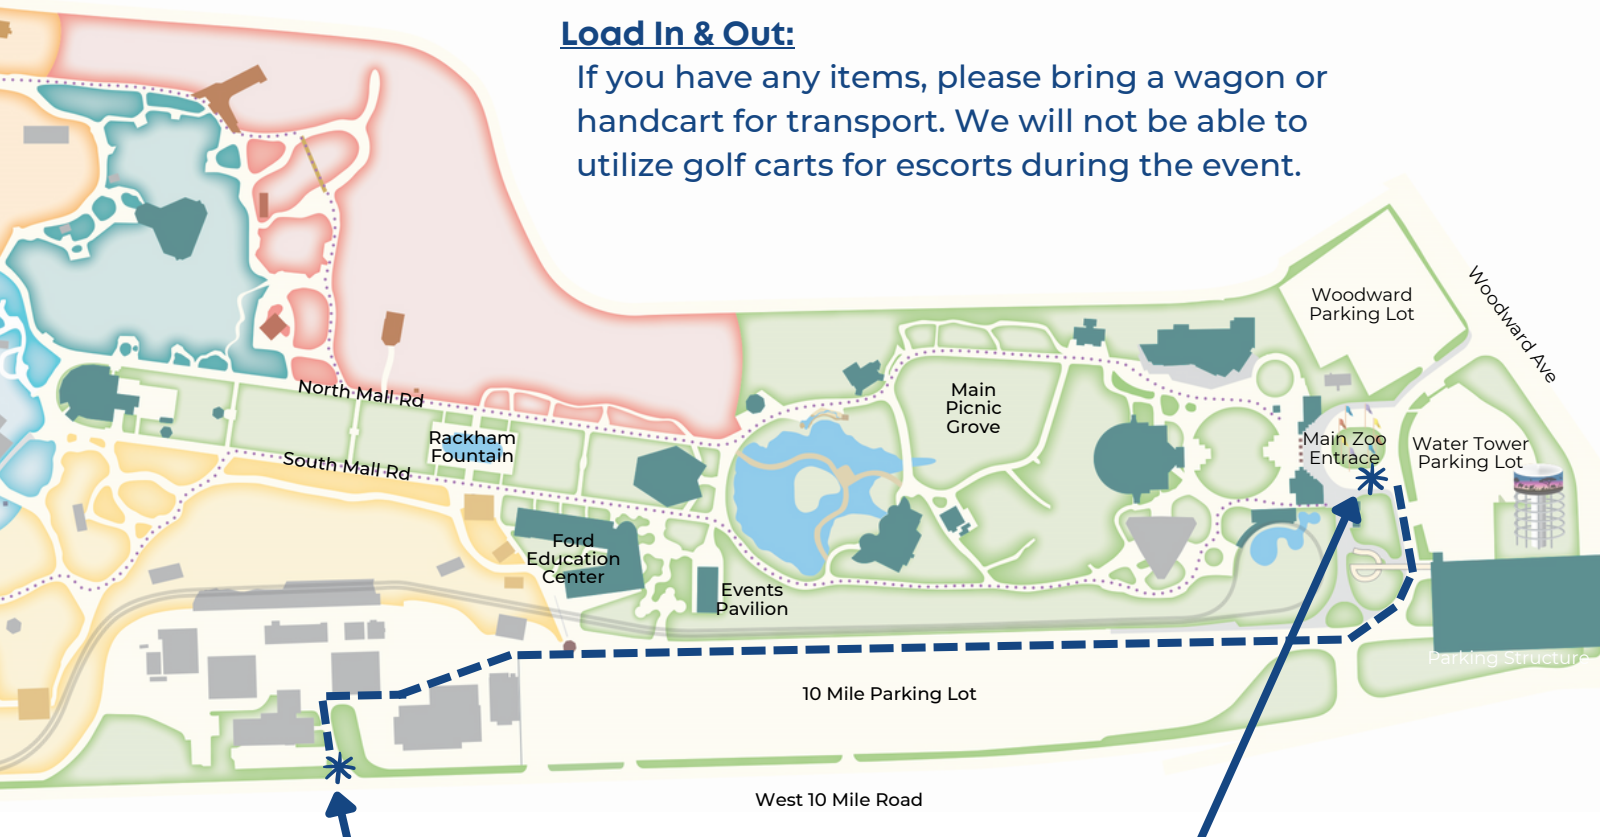

# We are looking forward to you joining us for *Senior Day*!

## **Parking & Entry:**

- Please arrive no later than 10:15 a.m. on event day.
- Enter at Gate 4 off 10 Mile Road (pictured below).
- Check in with the Security officer at the security booth. You MUST receive a vendor badge before entering the Zoo.
- Turn right and proceed east through the staff parking lot and 10 Mile surface parking lot. Park in any of the lots closest to the Main Entrance (pictured below).

## **Load In & Out:**

If you have any items, please bring a wagon or handcart for transport. We will not be able to utilize golf carts for escorts during the event.

**GATE 4 ADMINISTRATION ENTRANCE**

**MAIN ENTRANCE**